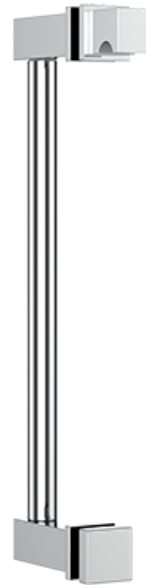

neelnox

LET
THERE
BE **DESIGN.**

FEATURES

- Premium 304 Grade Stainless Steel
- Solid Mount Construction
- Concealed Installation Hardware
- Solid End Cap provided for side opposite to the door for a seamless look

No Rosette

Medium Rosette

Single Door Handle with Knob shown with a medium Rosette

COLLECTION ARTE

SINGLE DOOR HANDLE WITH KNOB

Model	Product	Finishes Available
ART-SDKN-XX-XX	Single Door Handle With Knob	Multiple finishes available. Over 23 finishes to choose from.

FINISHES			
Polished (-P)	Antique Copper (-ACOP)	Polished Gold (-PGLD)	
Brushed (-B)	Polished Brass (-PBRS)	Brushed Copper (-BCOP)	
Brushed Gold (-BGLD)	Matte White (-WHT)	Brushed Rose Gold (-BRGD)	
Matte Black (-BLK)	Brushed Modern Bronze (-BMBRZ)	Brushed Black (-BRBLK)	
Oil Rubbed Bronze (-ORB)	Glossy White (-GWHT)	Polished Black (-PBLK)	
Brushed Brass (-BBRS)	Polished Rose Gold (-PRGD)	Antique Nickel (-ANKL)	
Brushed Bronze (-BBRZ)	Unlacquered Brass (-UBRS)	Black Nickel (-NKBL)	
Antique Brass (-ABRS)	Polished Nickel (-PNKL)		